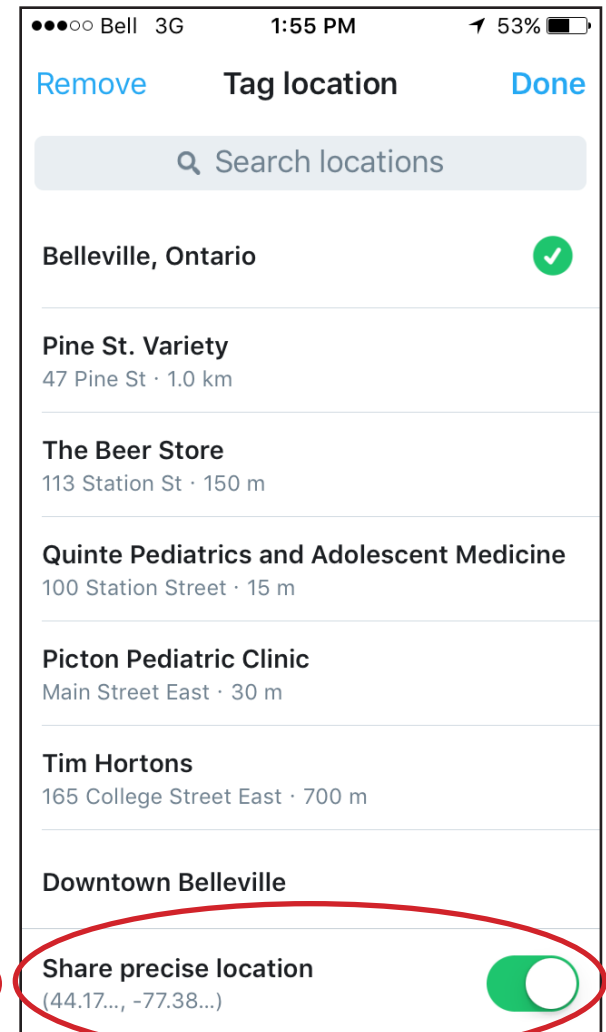

# How to add the precise location of your Opsrey nest in Twitter

Select Tweet  
Click the blue location icon.  
The tag location screen will open.

The "share precise location" is  
located at the bottom of the screen.

Clicked on the icon and it will turn green/blue.  
Click Done.  
Then compose your Tweet

Once this is done the tweet and pictures will be captured with precise location.