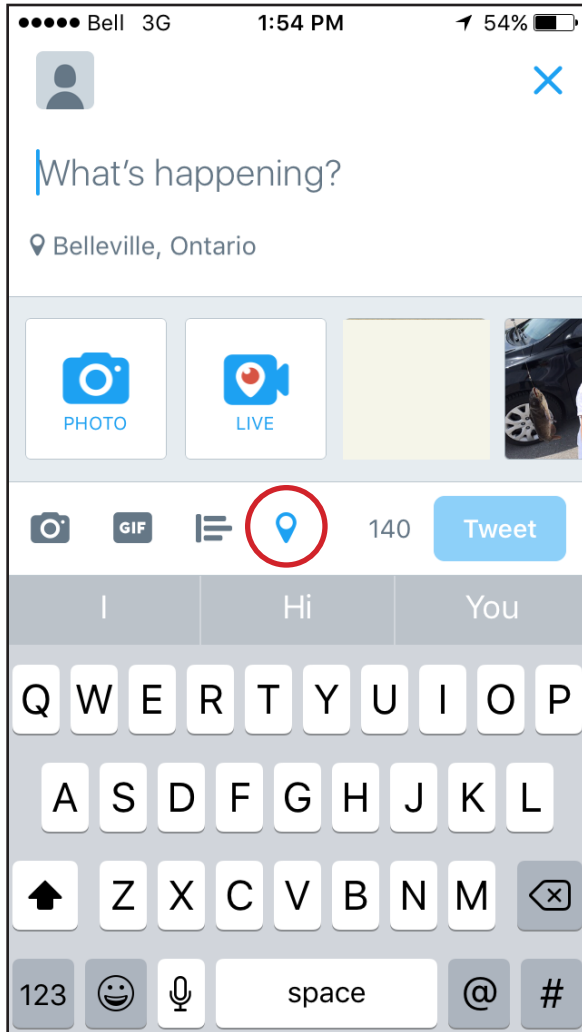

# How to add the precise location of your Opsrey nest in Twitter

Select Tweet  
Click the blue location icon.  
The tag location screen will open.

The "share precise location" is  
located at the bottom of the screen.

Clicked on the icon and it will turn green/blue.  
Click Done.  
Then compose your Tweet

Once this is done the tweet and pictures will be captured with precise location.