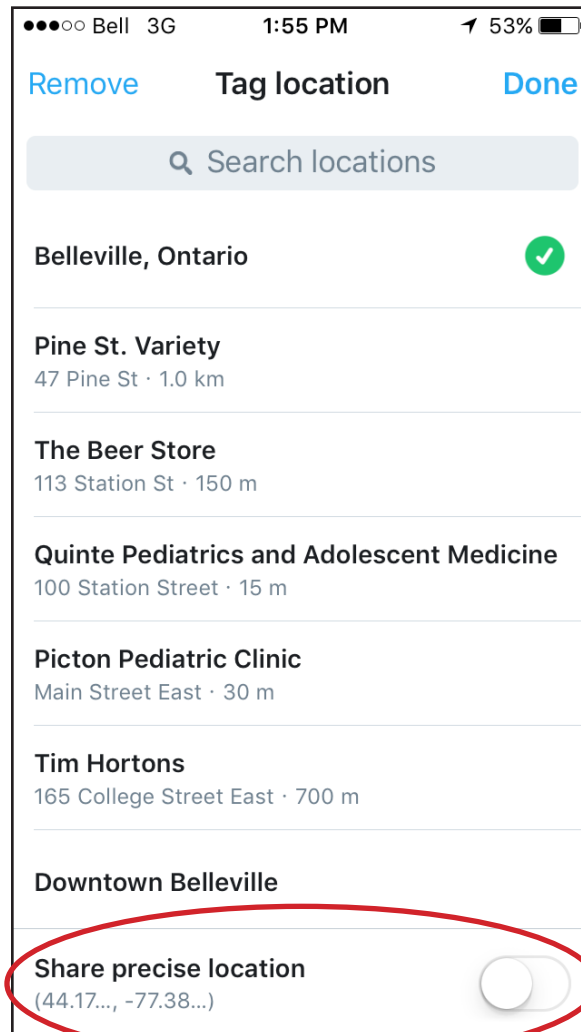

# How to add the precise location of your Opsrey nest in Twitter

Select Tweet  
Click the blue location icon.  
The tag location screen will open.

The "share precise location" is  
located at the bottom of the screen.

Clicked on the icon and it will turn green/blue.  
Click Done.  
Then compose your Tweet

Once this is done the tweet and pictures will be captured with precise location.